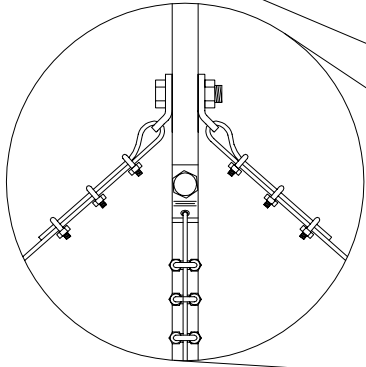

DOWNCONDUCTOR OPTIONS

TC-EC-2530-50
TC-EC-302-30
SC-EC-50
RC-EC-8

MAST OPTIONS

ERICO®

DYNASPHERE MKIV INSTALLATION GUIDE
FOR 3M GUYED MAST AND
CONVENTIONAL DOWNCONDUCTOR
DYNASPHERE MKIV GYD 1.DWG