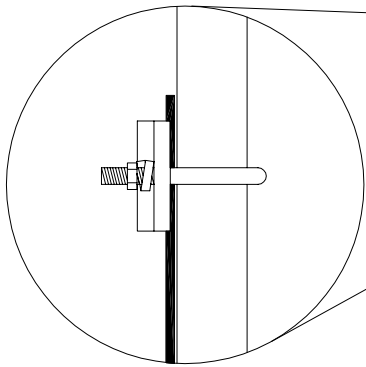

DOWNCONDUCTOR OPTIONS

TC-EC-2530-50
TC-EC-302-30
SC-EC-50
RC-EC-8

MAST OPTIONS

ERICO®

DYNASPHERE MKIV INSTALLATION GUIDE
FOR 3M GUYED MAST AND
CONVENTIONAL DOWNCONDUCTOR
DYNASPHERE MKIV GYD 1.DWG