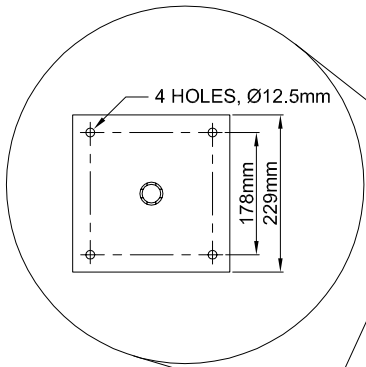

DOWNCONDUCTOR OPTIONS

TC-EC-2530-50
TC-EC-302-30
SC-EC-50
RC-EC-8

MAST OPTIONS

ERICO®

DYNASPHERE MKIV INSTALLATION GUIDE
FOR 3M GUYED MAST AND
CONVENTIONAL DOWNCONDUCTOR
DYNASPHERE MKIV GYD 1.DWG