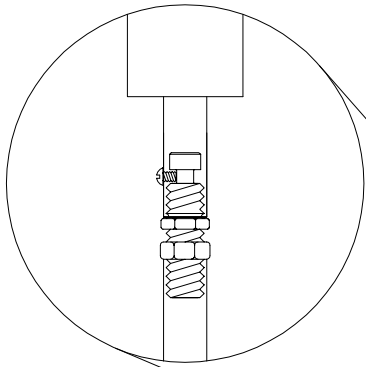

DOWNCONDUCTOR OPTIONS

TC-EC-2530-50
TC-EC-302-30
SC-EC-50
RC-EC-8

MAST OPTIONS

ERICO®

DYNASPHERE MKIV INSTALLATION GUIDE
FOR 3M GUYED MAST AND
CONVENTIONAL DOWNCONDUCTOR
DYNASPHERE MKIV GYD 1.DWG