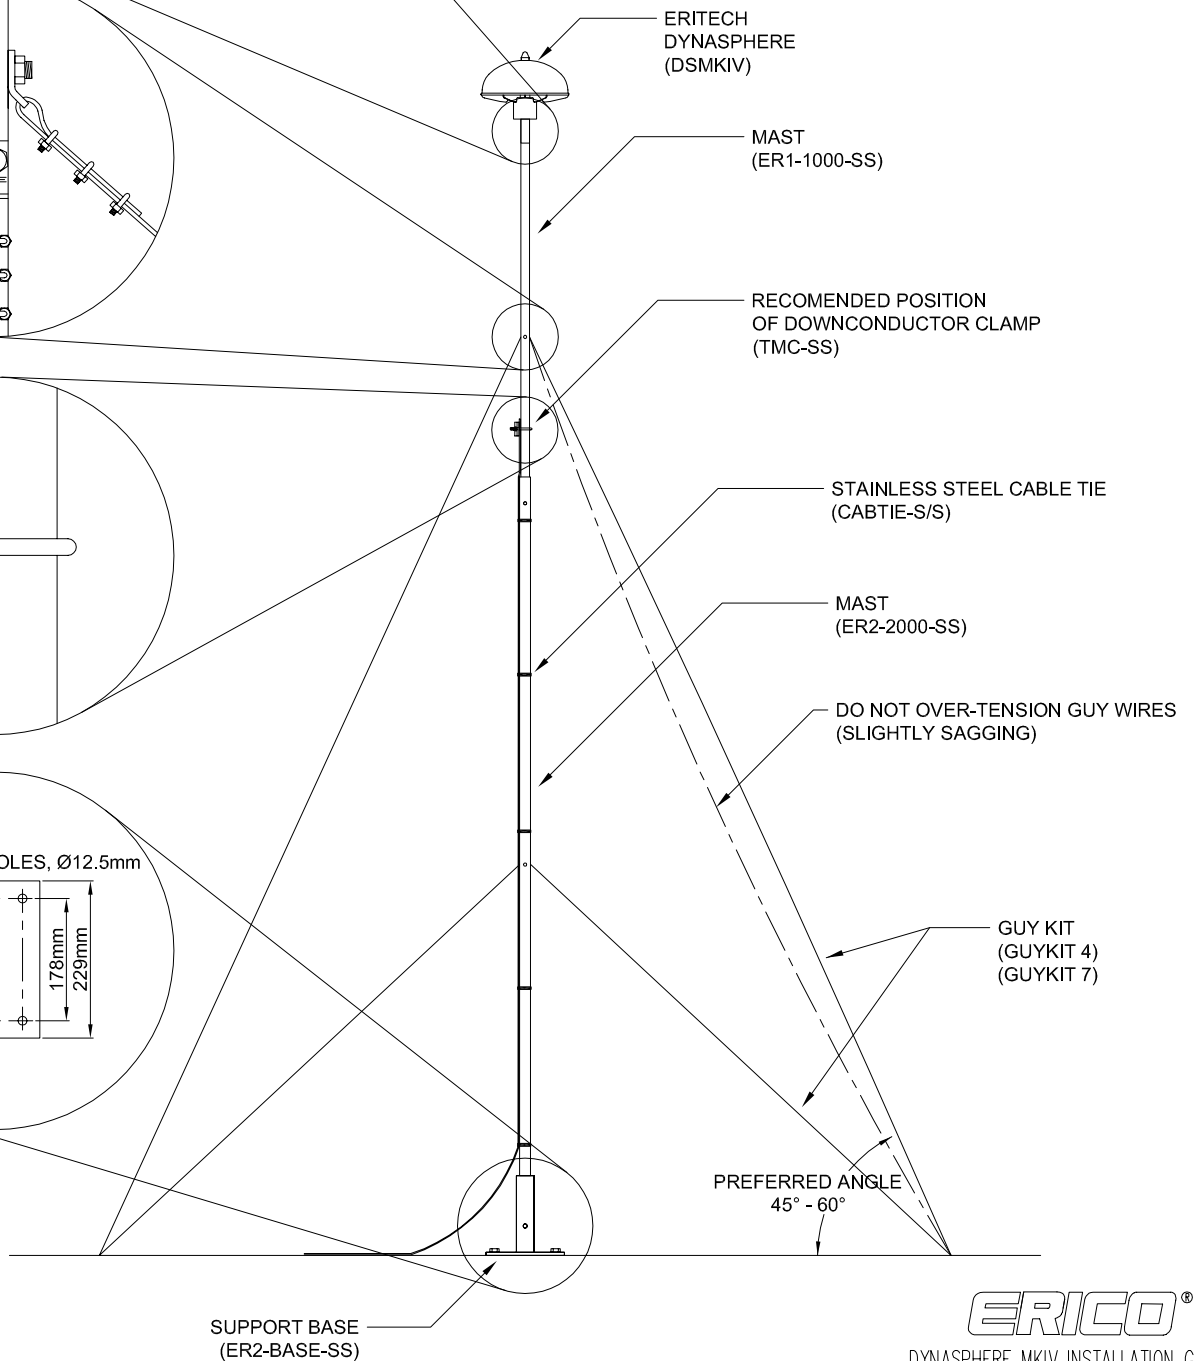

DOWNCONDUCTOR OPTIONS

TC-EC-2530-50
TC-EC-302-30
SC-EC-50
RC-EC-8

MAST OPTIONS

ERICO®

DYNASPHERE MKIV INSTALLATION GUIDE
FOR 3M GUYED MAST AND
CONVENTIONAL DOWNCONDUCTOR
DYNASPHERE MKIV GYD 1.DWG