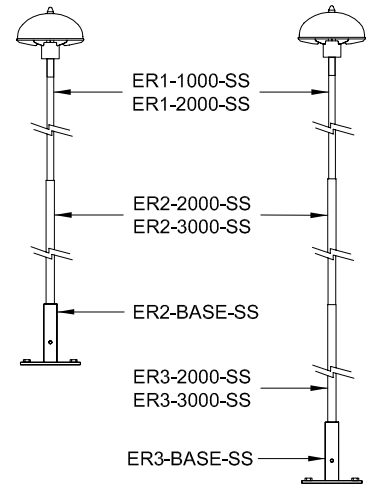

DOWNCONDUCTOR OPTIONS

TC-EC-2530-50
TC-EC-302-30
SC-EC-50
RC-EC-8

MAST OPTIONS

ERICO®

DYNASPHERE MKIV INSTALLATION GUIDE
FOR 3M GUYED MAST AND
CONVENTIONAL DOWNCONDUCTOR
DYNASPHERE MKIV GYD 1.DWG